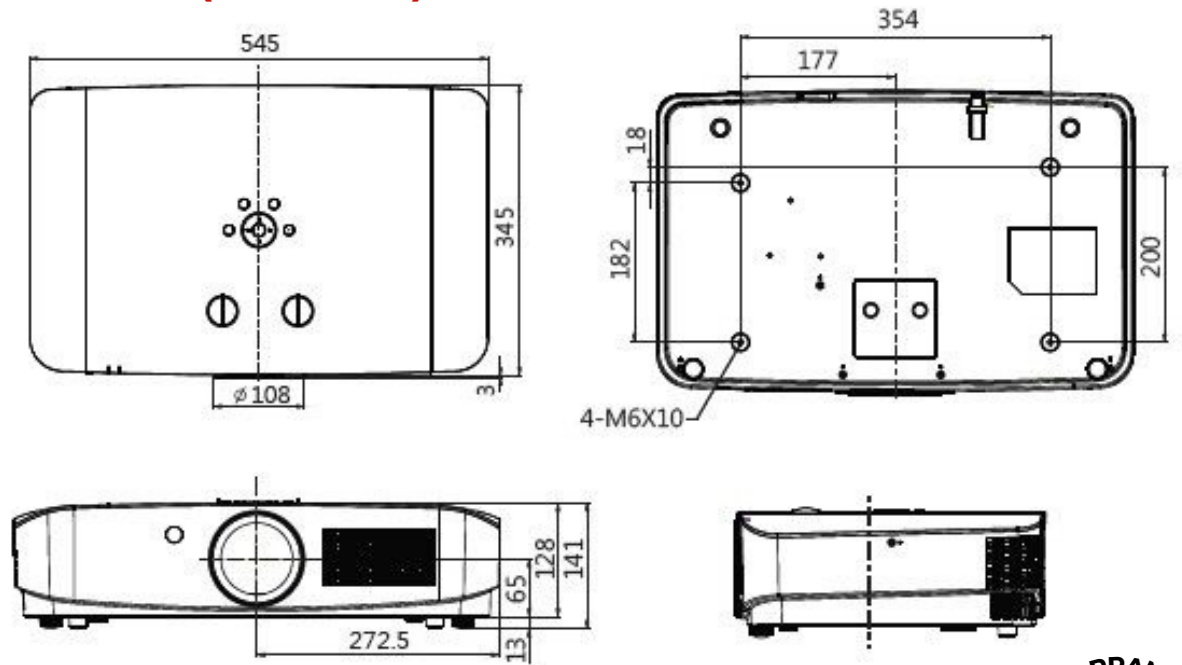

#### XGA (4:3 aspect ratio)

Screen Size (inch)	Min. (wide)(meter)	Max. (tele)(meter)
60"	0.88	1.04
100"	1.49	1.75
120"	1.80	2.11
150"	2.26	2.65
200"	3.03	3.55
300"	4.45	5.30

#### WXGA (16:10 aspect ratio)

60"	0.86	1.02
80"	1.47	1.73
100"	1.77	2.08
150"	2.22	2.61
200"	2.98	3.09
300"	4.32	5.16

#### WUXGA (16:10 aspect ratio)

60"	0.86	1.02
100"	1.47	1.73
120"	1.77	2.08
150"	2.22	2.61
200"	2.98	3.09
300"	4.32	5.16

### Dimension (Unit: mm)

\*Specifications and the product's design are subject to change without notice.

\*\* Brightness specification may vary dependent upon lens throw ratio

\*\*\* Registration for 6th & 7th year warranty is required.