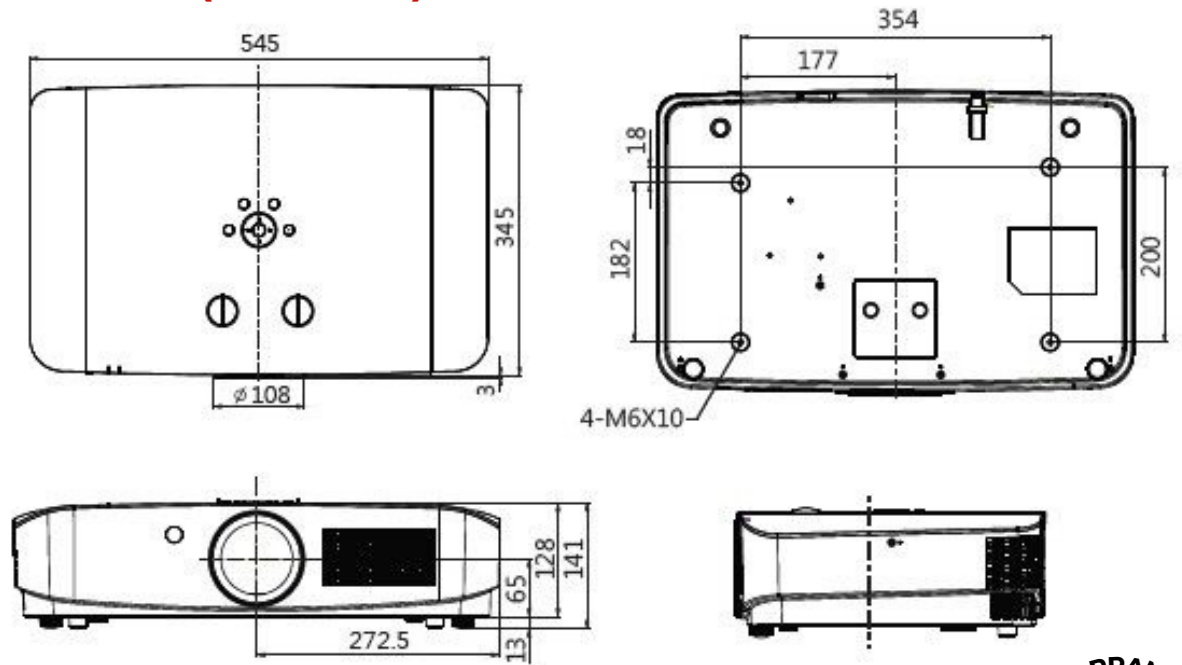

VIN-X7A-S

Specifications Sheet

Projection Distance

XGA (4:3 aspect ratio)

Screen Size (inch)	Min. (wide)(meter)	Max. (tele)(meter)
60"	0.88	1.04
100"	1.49	1.75
120"	1.80	2.11
150"	2.26	2.65
200"	3.03	3.55
300"	4.45	5.30

WXGA (16:10 aspect ratio)

60"	0.86	1.02
80"	1.47	1.73
100"	1.77	2.08
150"	2.22	2.61
200"	2.98	3.09
300"	4.32	5.16

WUXGA (16:10 aspect ratio)

60"	0.86	1.02
100"	1.47	1.73
120"	1.77	2.08
150"	2.22	2.61
200"	2.98	3.09
300"	4.32	5.16

Dimension (Unit: mm)

*Specifications and the product's design are subject to change without notice.

** Brightness specification may vary dependent upon lens throw ratio

*** Registration for 6th & 7th year warranty is required.